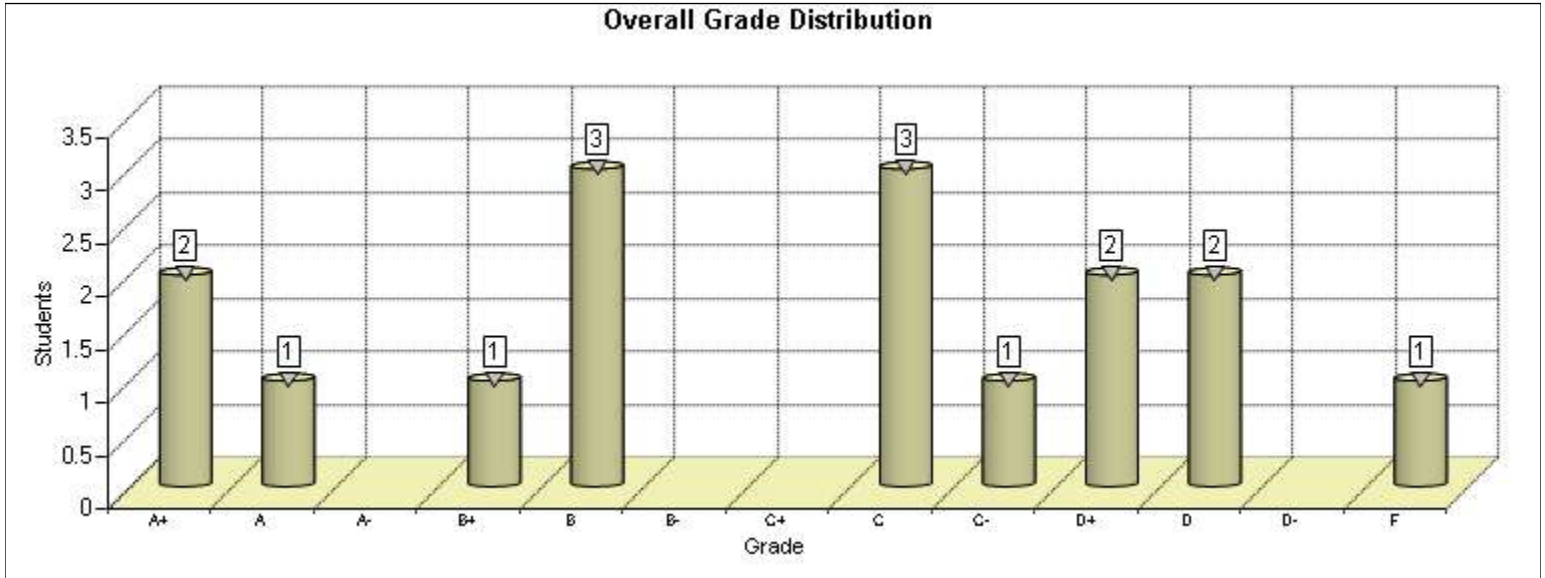

Total Students: 16

Gradebook Class Summary Report

Ordered by Student

Buena High

Class: 1582-1 - US History and Geography P S2
Period: 1

Teacher: Cromie, Michael (501802425)
Term: YR - All Year

| | Low Points | High Points | Class Average | Median Points | Standard Deviation |
|------------------|------------|-------------|---------------|---------------|--------------------|
| Earned: | 252 | 584.75 | 446.2 | 435.625 | 86.2 |
| Possible: | 567.5 | 577.5 | 576.9 | 577.5 | 2.5 |